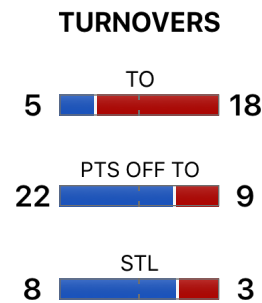

RED

BLUE

	1	2
BLUE	26	38
RED	33	24

RED

POINTS

BLUE	RED
35%	38%
14%	13%
90%	79%
32	28
PTS IN PAINT	

Team Totals

	FGM-A	3PM-A	FTM-A	PIP	OREB	DREB	REB	2CP	AST	STL	POT	BLK	TO	PF	PTS
HOWARD PULLEY	21-60	3-21	19-21	32	12	19	31	8	15	8	22	2	5	19	64
HOUSTON HOOPS	18-47	2-16	19-24	28	11	28	39	9	14	3	9	0	18	20	57

MIN - Minutes Played

FGM-A - Field Goal Makes/Attempts

3PM-A - 3 Point Makes/Attempts

FTM-A - Free Throw Makes/Attempts

PIP - Points in the Paint

OREB - Offensive Rebounds

DREB - Defensive Rebounds

REB - Rebounds

2CP - 2nd Chance Points

AST - Assists

STL - Steals

POT - Points off Turnovers

BLK - Blocks

TO - Turnovers

PF - Personal & Technical Fouls

PTS - Total Points